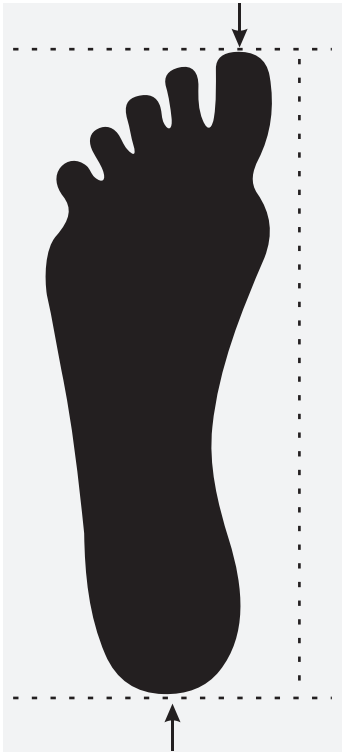

KNOW THE RIGHT FIT FOR YOU

Unisex Football Cleat Size Guide (in cms)

UK	Heel - Toe (in cm)
1	21.1
2	21.9
3	22.6
4	23.4
5	24.2
6	24.8
7	25.6
8	26.4
9	27.2
10	28.0
11	28.8
12	30.0
13	31.0

Measure your feet preferably in the afternoon or evening as feet often swell during the day due to heat and activity.

How to measure your feet

1. Wear socks before measuring
2. Place blank paper on the hard surface / floor
3. Stand on the paper with your heel against the wall
4. Mark the toe or longest part of your foot on the paper with sharp pencil
5. Repeat the process with the other foot as they may vary in size
6. Use a ruler to measure the length from heel to toe / Longest part of your foot and compare the measurement with our sizing chart

* It might be safest to go for the size up, rather than the size down

* The measurement process is manual and brand does not take any responsibility for incorrect measurement taken by the purchaser